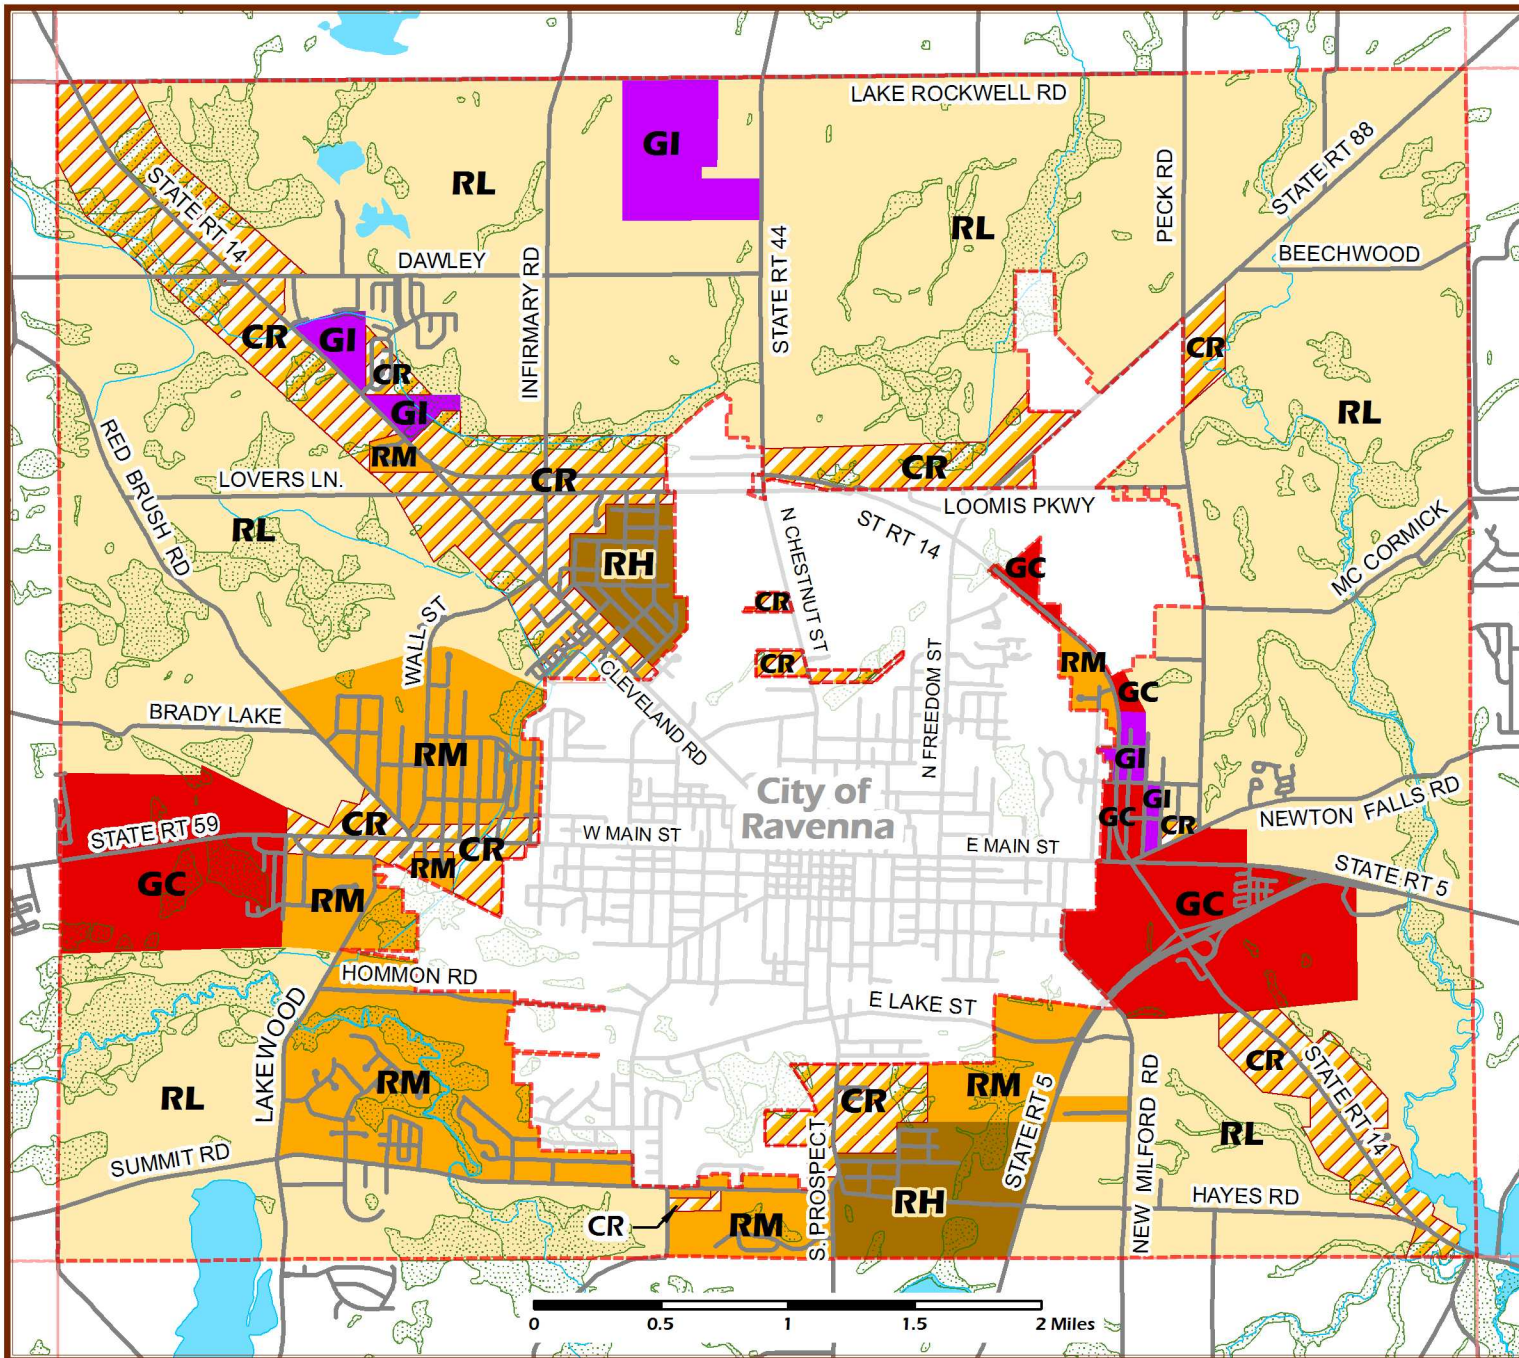

# Ravenna Township Zoning Map

## Zoning Districts

- Residential Low
- Residential Medium
- Residential High
- Commercial Residential
- General Commercial
- General Industry
- Wetlands

## Zoning amendments

- Resolution/Date: 91-43, 92-105, 92-138, 95-63, 95-146
- Resolution/Date: 99-13, 99-14, 99-94, 00-292
- Resolution/Date: \_\_\_\_\_
- Resolution/Date: \_\_\_\_\_
- Resolution/Date: \_\_\_\_\_

Source: Boundaries from Tax Maps, January 2008.  
Wetlands from Portage County Wetlands Inventory using 2000 aerial photos, 2004.

*Note: Not all wetlands were inventoried. Other wetlands may be present that do not appear on this map.*